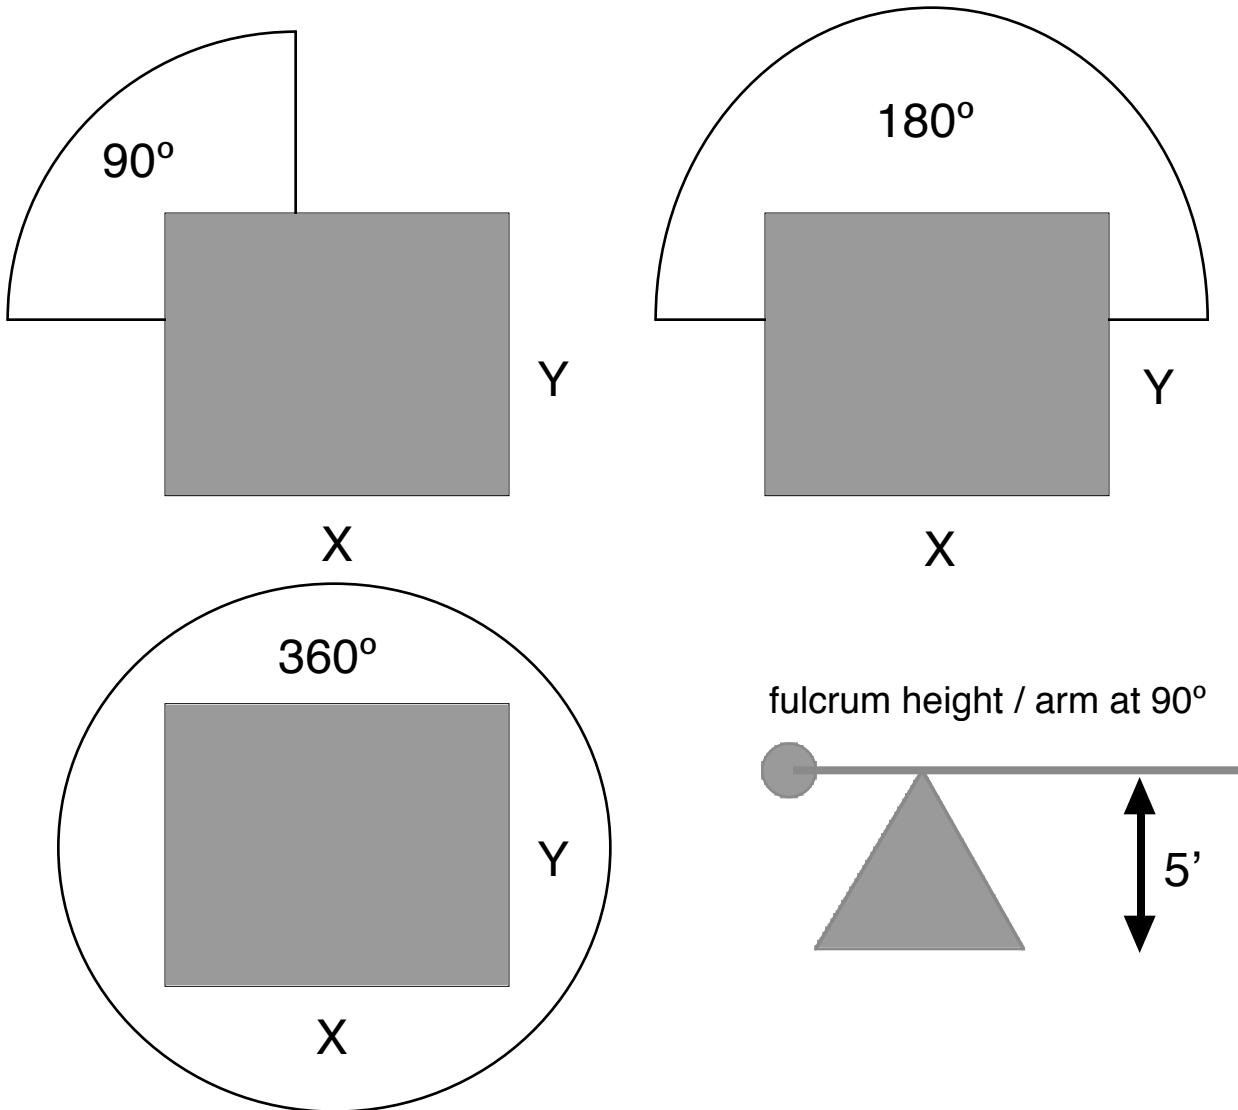

## Jib Arm Footprint and Platform Size

Jib Arm swings of 90°, 180° & 360°

### 6', 9' & 12' Arm Reach

measurements are for **absolute minimum** working footprint and elevated platform size (X' x Y')

90°  
7' x 7'

180°  
10' x 7'

360°  
10' x 10'