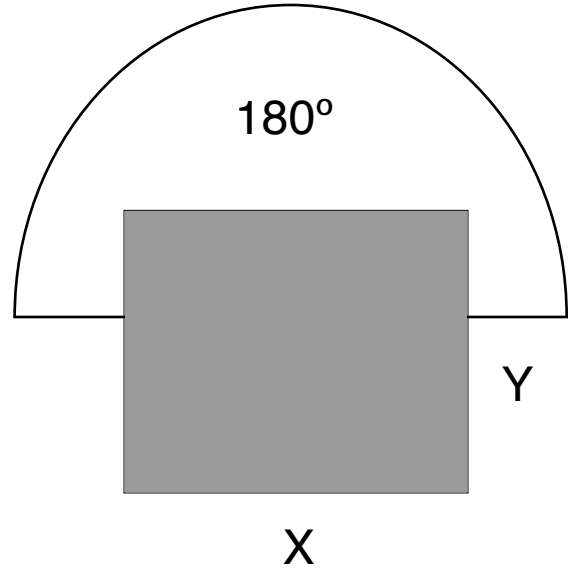

JibWorks

Koonce Film & Video, Inc.

Jib Arm Footprint and Platform Size

Jib Arm swings of 90°, 180° & 360°

fulcrum height / arm at 90°

15'/18'/21'/24' Arm Reach

measurements are for **absolute minimum** working footprint and elevated platform size (X' x Y')

90°
9' x 9'

180°
12' x 9'

360°
12' x 12'

31' Arm Reach

measurements are for **absolute minimum** working footprint and elevated platform size (X' x Y')

90°
11' x 11'

180°
18' x 11'

360°
18' x 18'