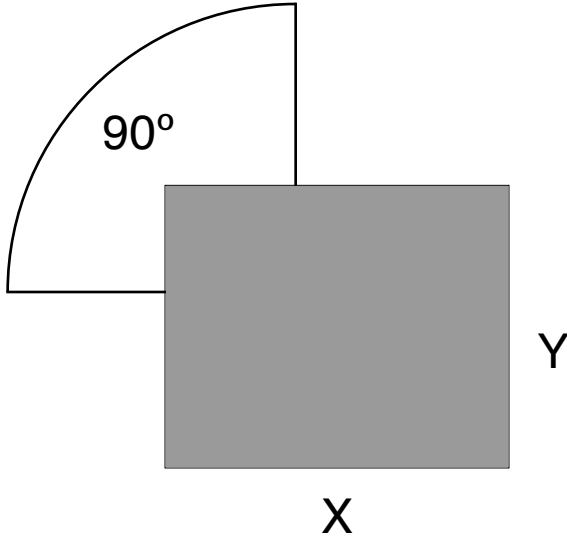

JibWorks

Koonce Film & Video, Inc.

Jib Arm Footprint and Platform Size

Jib Arm swings of 90°, 180° & 360°

fulcrum height / arm at 90°

15'/18'/21'/24' Arm Reach

measurements are for **absolute minimum** working footprint and elevated platform size (X' x Y')

90°
9' x 9'

180°
12' x 9'

360°
12' x 12'

31' Arm Reach

measurements are for **absolute minimum** working footprint and elevated platform size (X' x Y')

90°
11' x 11'

180°
18' x 11'

360°
18' x 18'